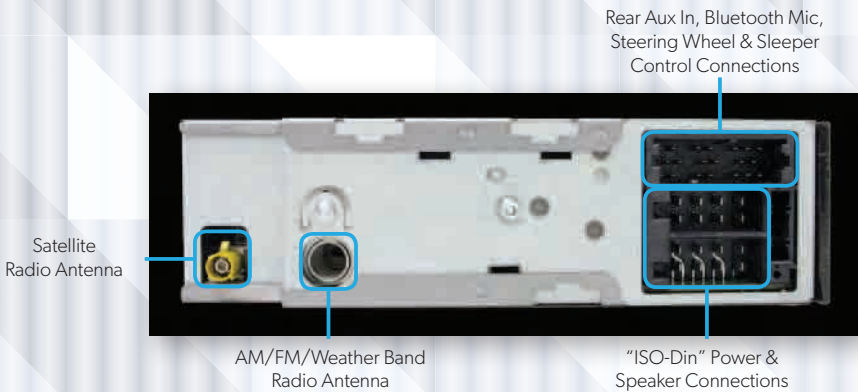

SAT Integrated

PP105226, PP105227, PP105712 and PP105715

See the Pana-Pacific website for complete harness/radio application guide.

For VOLVO ISO Connect Radios - PP105482, PP105481, PP105480, PP105568, PP105479 and PP105478 - Please see page 21 for exceptions.

For MACK ISO Connect Radios - PP105487, PP105486, PP105485, PP105569, PP105484 and PP105483 - Please see page 25 for exceptions.