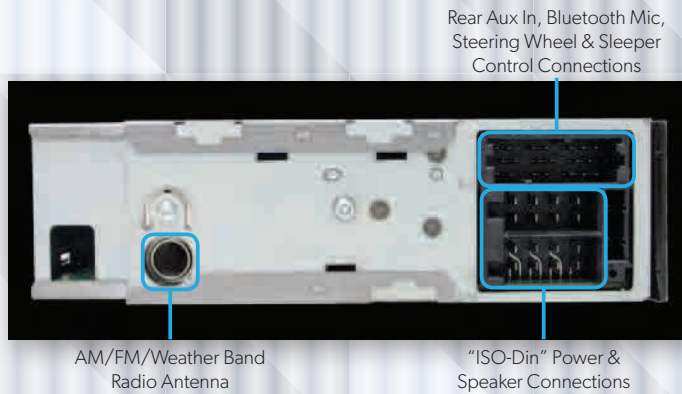

HARNESSE GUIDE

Harness Guide

Non SAT Integrated

PP105220, PP105221, PP105222, PP105223, PP105224, PP105225, PP105710, PP105711, PP105713 and PP105714

Delphi Radio Harness Chart For Non ISO Connect Trucks

Harness Number	Application
PP201746	Non-Terminated Wires
PP201491	1A Freightliner
PP201495	2A/3A Peterbilt / Kenworth
PP201496	3C Kenworth T2000 & T300
PP201497	4A International
PP201498	5A Mack
PP201499	6E Volvo / Isuzu
PP202336	6F Volvo
PP201540	7A Sterling / Ford
PP204166	7C Ford 2005 - Up
PP201500	11A Western Star
PP201523	Caterpillar
PP201668	11C Western Star