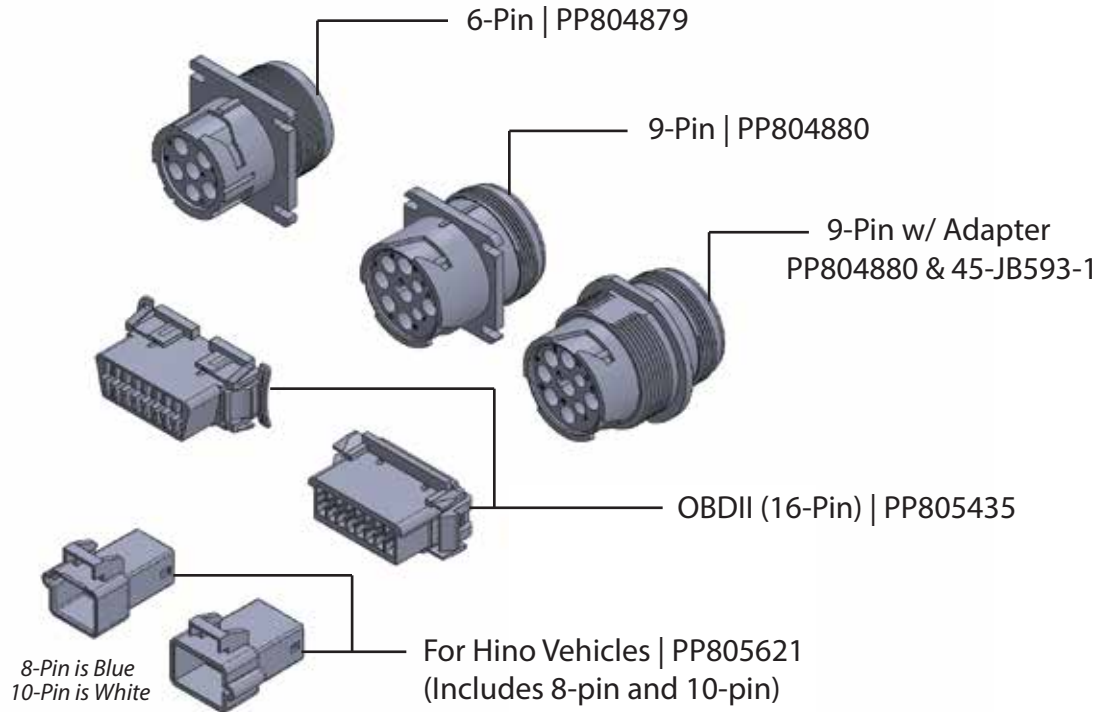

OMNITRACS HARDWARE GUIDE

TRUCK MANUFACTURER	YEAR OF MANUFACTURE	MODEL	ENGINE TYPE	DIAGNOSTIC CONNECTOR	OMNITRACS PART NUMBER
FREIGHTLINER FREIGHTLINER	2005 & OLDER 2006 & NEWER	ALL ALL	ALL ALL	6-PIN 9-PIN	PP804879 PP804880
KENWORTH KENWORTH KENWORTH	2005 & OLDER 2005 & NEWER 2010 & NEWER	ALL ALL ALL	ALL ALL ALL	6-PIN 9-PIN 9-PIN w/ ADAPTER	PP804879 PP804880 PP804880 & 45-JB593-1
PETERBILT PETERBILT PETERBILT	2005 & OLDER 2006 - 2009 2010 & NEWER	ALL ALL ALL	ALL ALL ALL	6-PIN 9-PIN 9-PIN w/ ADAPTER	PP804879 PP804880 PP804880 & 45-JB593-1
INTERNATIONAL INTERNATIONAL INTERNATIONAL INTERNATIONAL	2006 & OLDER 2006 & NEWER 2005 & OLDER 2005 & NEWER	ALL ALL ALL ALL	CUMMINS CUMMINS CAT CAT	6-PIN 9-PIN 6-PIN 9-PIN	PP804879 PP804880 PP804879 PP804880
VOLVO VOLVO VOLVO	2005 & OLDER 2006 - 2013 2014 & NEWER	ALL ALL ALL	ALL ALL ALL	6-PIN 9-PIN OBDII	PP804879 PP804880 PP805435
MACK MACK MACK	2005 & OLDER 2006 & NEWER 2014 & NEWER	ALL ALL ALL	ALL ALL ALL	6-PIN 9-PIN OBDII	PP804879 PP804880 PP805435
WESTERN STAR	2010 & NEWER	ALL	ALL	9-PIN	PP804880
HINO	03/2012 & NEWER	ALL	ALL	8-PIN or 10-PIN	PP805621