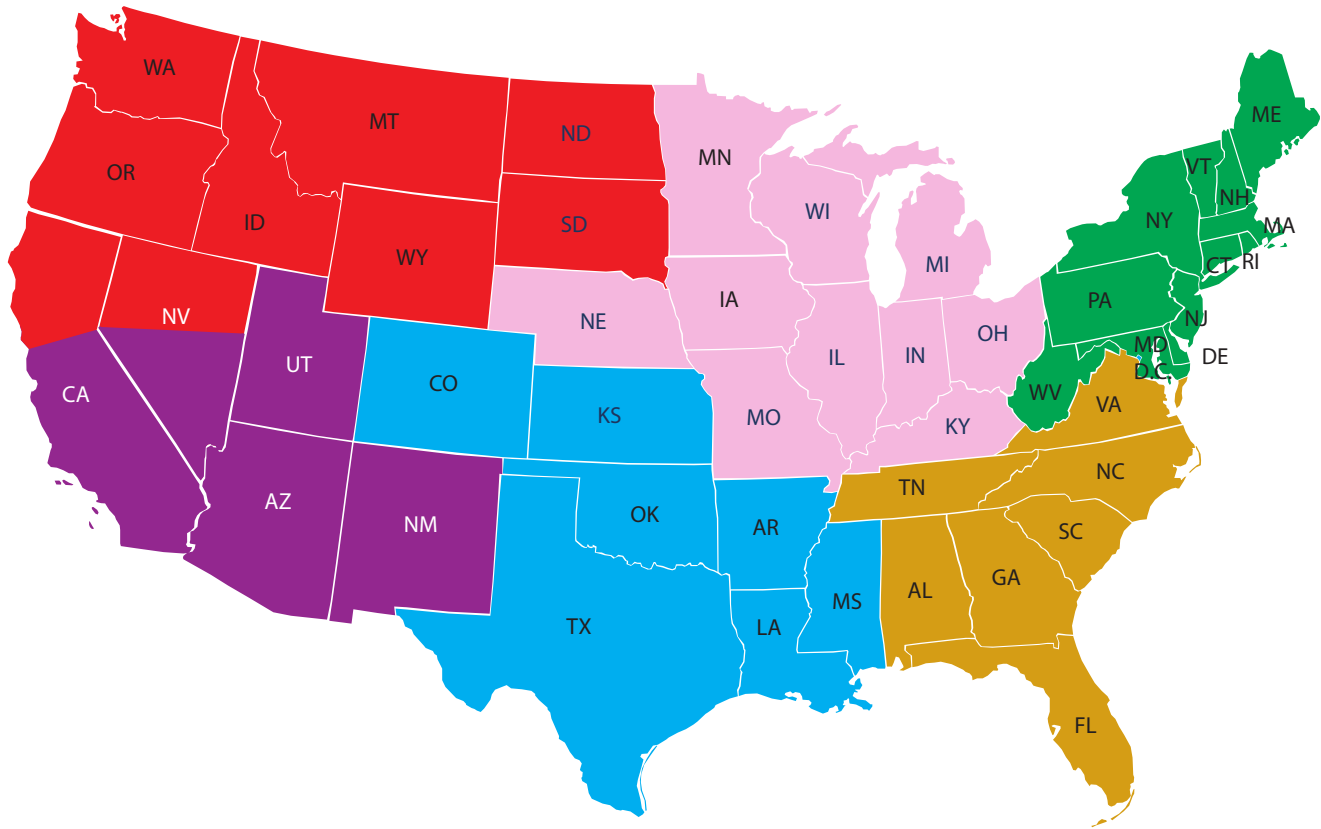

Pana-Pacific Telematics Account Managers

Jody Arthur
Regional Telematics Manager
Cell (458) 210-5613
Fax (559) 266-1368
jody.arthur@panapacific.com
WA, OR, ID, MT, ND, SD, WY,
Northern CA, Northern NV

Erin McNulty
Regional Telematics Manager
Cell (317) 965-0606
Fax (866) 260-5181
erin.mcnulty@panapacific.com
NE, MN, IA, MO, WI, IL, IN, MI,
OH, KY

Tim Gilbert
Regional Telematics Manager
Cell (484) 802-2627
Fax (866) 214-0086
timothy.gilbert@panapacific.com
WV, MD, PA, DE, NJ, CT, RI, MA, NY
VT, NH, ME

Jonathan Pollack
Regional Telematics Manager
Cell (717) 503-3750
Fax (559) 266-1368
jonathan.pollack@panapacific.com
Southern CA, Southern NV,
UT, AZ, NM